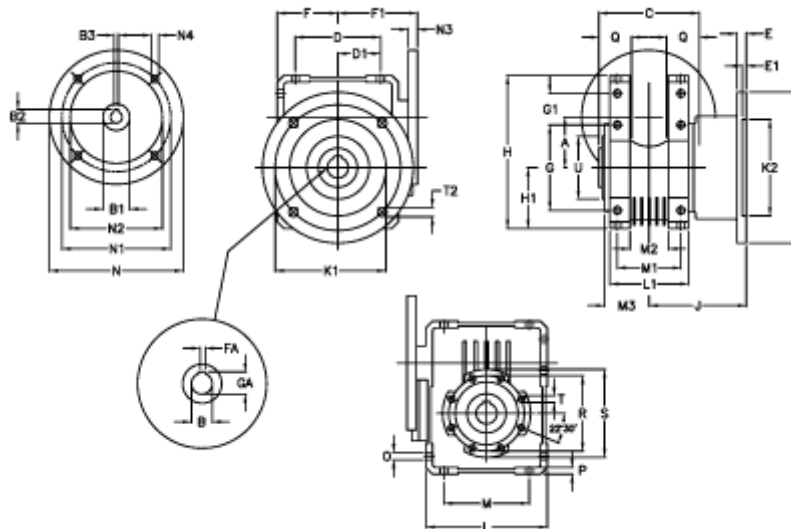

Article number: 392208601044036

Description: Worm Gear with Torque Limiter
W86 L2-UF-10-P100 B5

Measures

A = 86.90	E = 15	H = 245.5	M = 144	N4 = 12,5	U = 110
B = 35	E1 = 6	H1 = 100.0	M1 = 101	O = 11.5	
B1 E7 = 28	F = 100	J = 151.0	M2 = 57	P = 11	
B2 = 31.3	F1 = 136	K = 210	M3 = 65	Q = 45	
B3 H9 = 8	FA = 10	K1 = 176	N = 250	R = 130	
C = 140	G = 144	K2 = 152	N1 = 215	S = 150	
D = 144.0	G1 = 45.5	L = 200	N2 = 180	T = M10x18	
D1 = 72.0	GA = 38.3	L1 = 125	N3 = 13.0	T2 = 12.5	